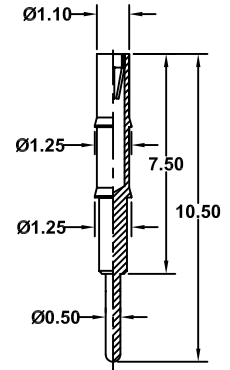

# Screw Machined Pins

Part Number	Type
PNE0960A	A

Part Number	Type
PNF1000A	A

Part Number	Type
PNE1030A	A

Part Number	Type
PNC1050A	A

Part Number	Type
PNE1120A	A

Part Number	Type
PNE1220A	A

Part Number	Type
PNF1243A	A

Part Number	Type
PNE1340A	A

Part Number	Type
PNE1780B	B

Part Number	Type
PNE2100A	A

Note: Other specifications can be available according to customer's requirements